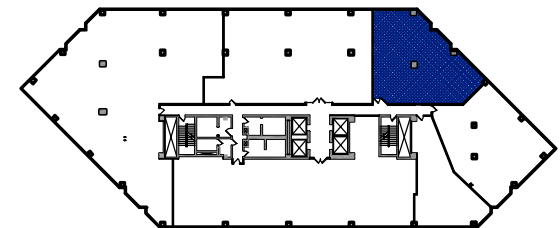

www.magnaplace.com

MAGNA PLACE

Suite 595

Approximate Square Footage: 2,087 r.s.f.

- Efficient layout
- Kitchenette
- Available immediately

Key Plan

Leased exclusively by
EVS Realty Advisors, Inc.
For information contact:
Susan Finney
314.963.0123
susan.finney@evsra.com